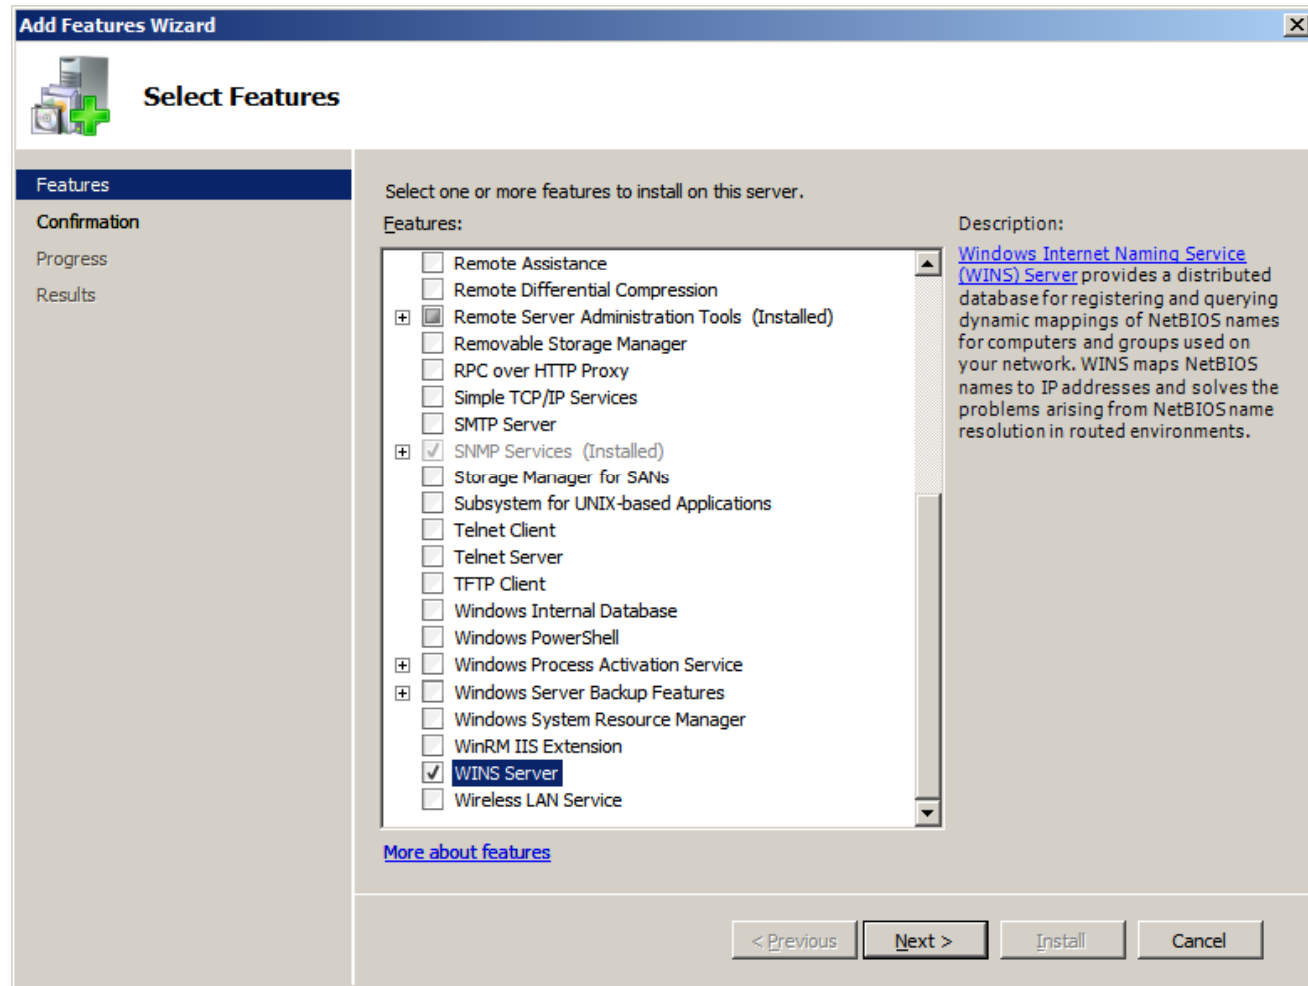

Creating a WINS Server

May 24, 2012

Why Setup a WINS Server

Windows Internet Name Service (WINS) resolves IP addresses for NETBIOS the maximum 15 character computer name.

Server Manager - Features

We click the Start button and select Administrative Tools on the Start Menu. We pick Server Manager.

Add WINS Server Feature

In the Select Feature window, we annotate WINS Server.

Confirm Installation Selections

We confirm our selection and now press the Install button.

Install the WINS Server Feature

It will take several minutes to install the WINS Server features.